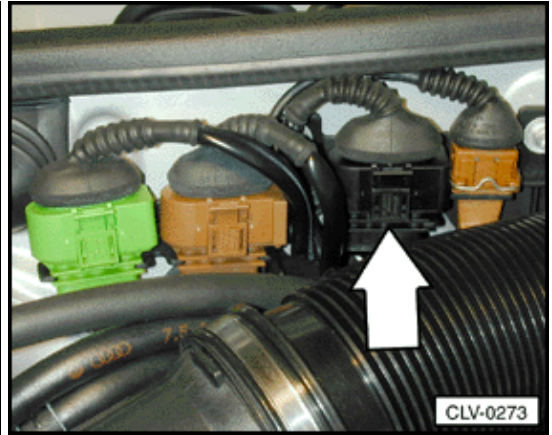

LVV-0031

CLV-0273

T4 Connector, 4-pin, black (2.8 ltr. engine)

- mounted to bulkhead, right side
- for HO2S 2 -G39- and heater -Z19-